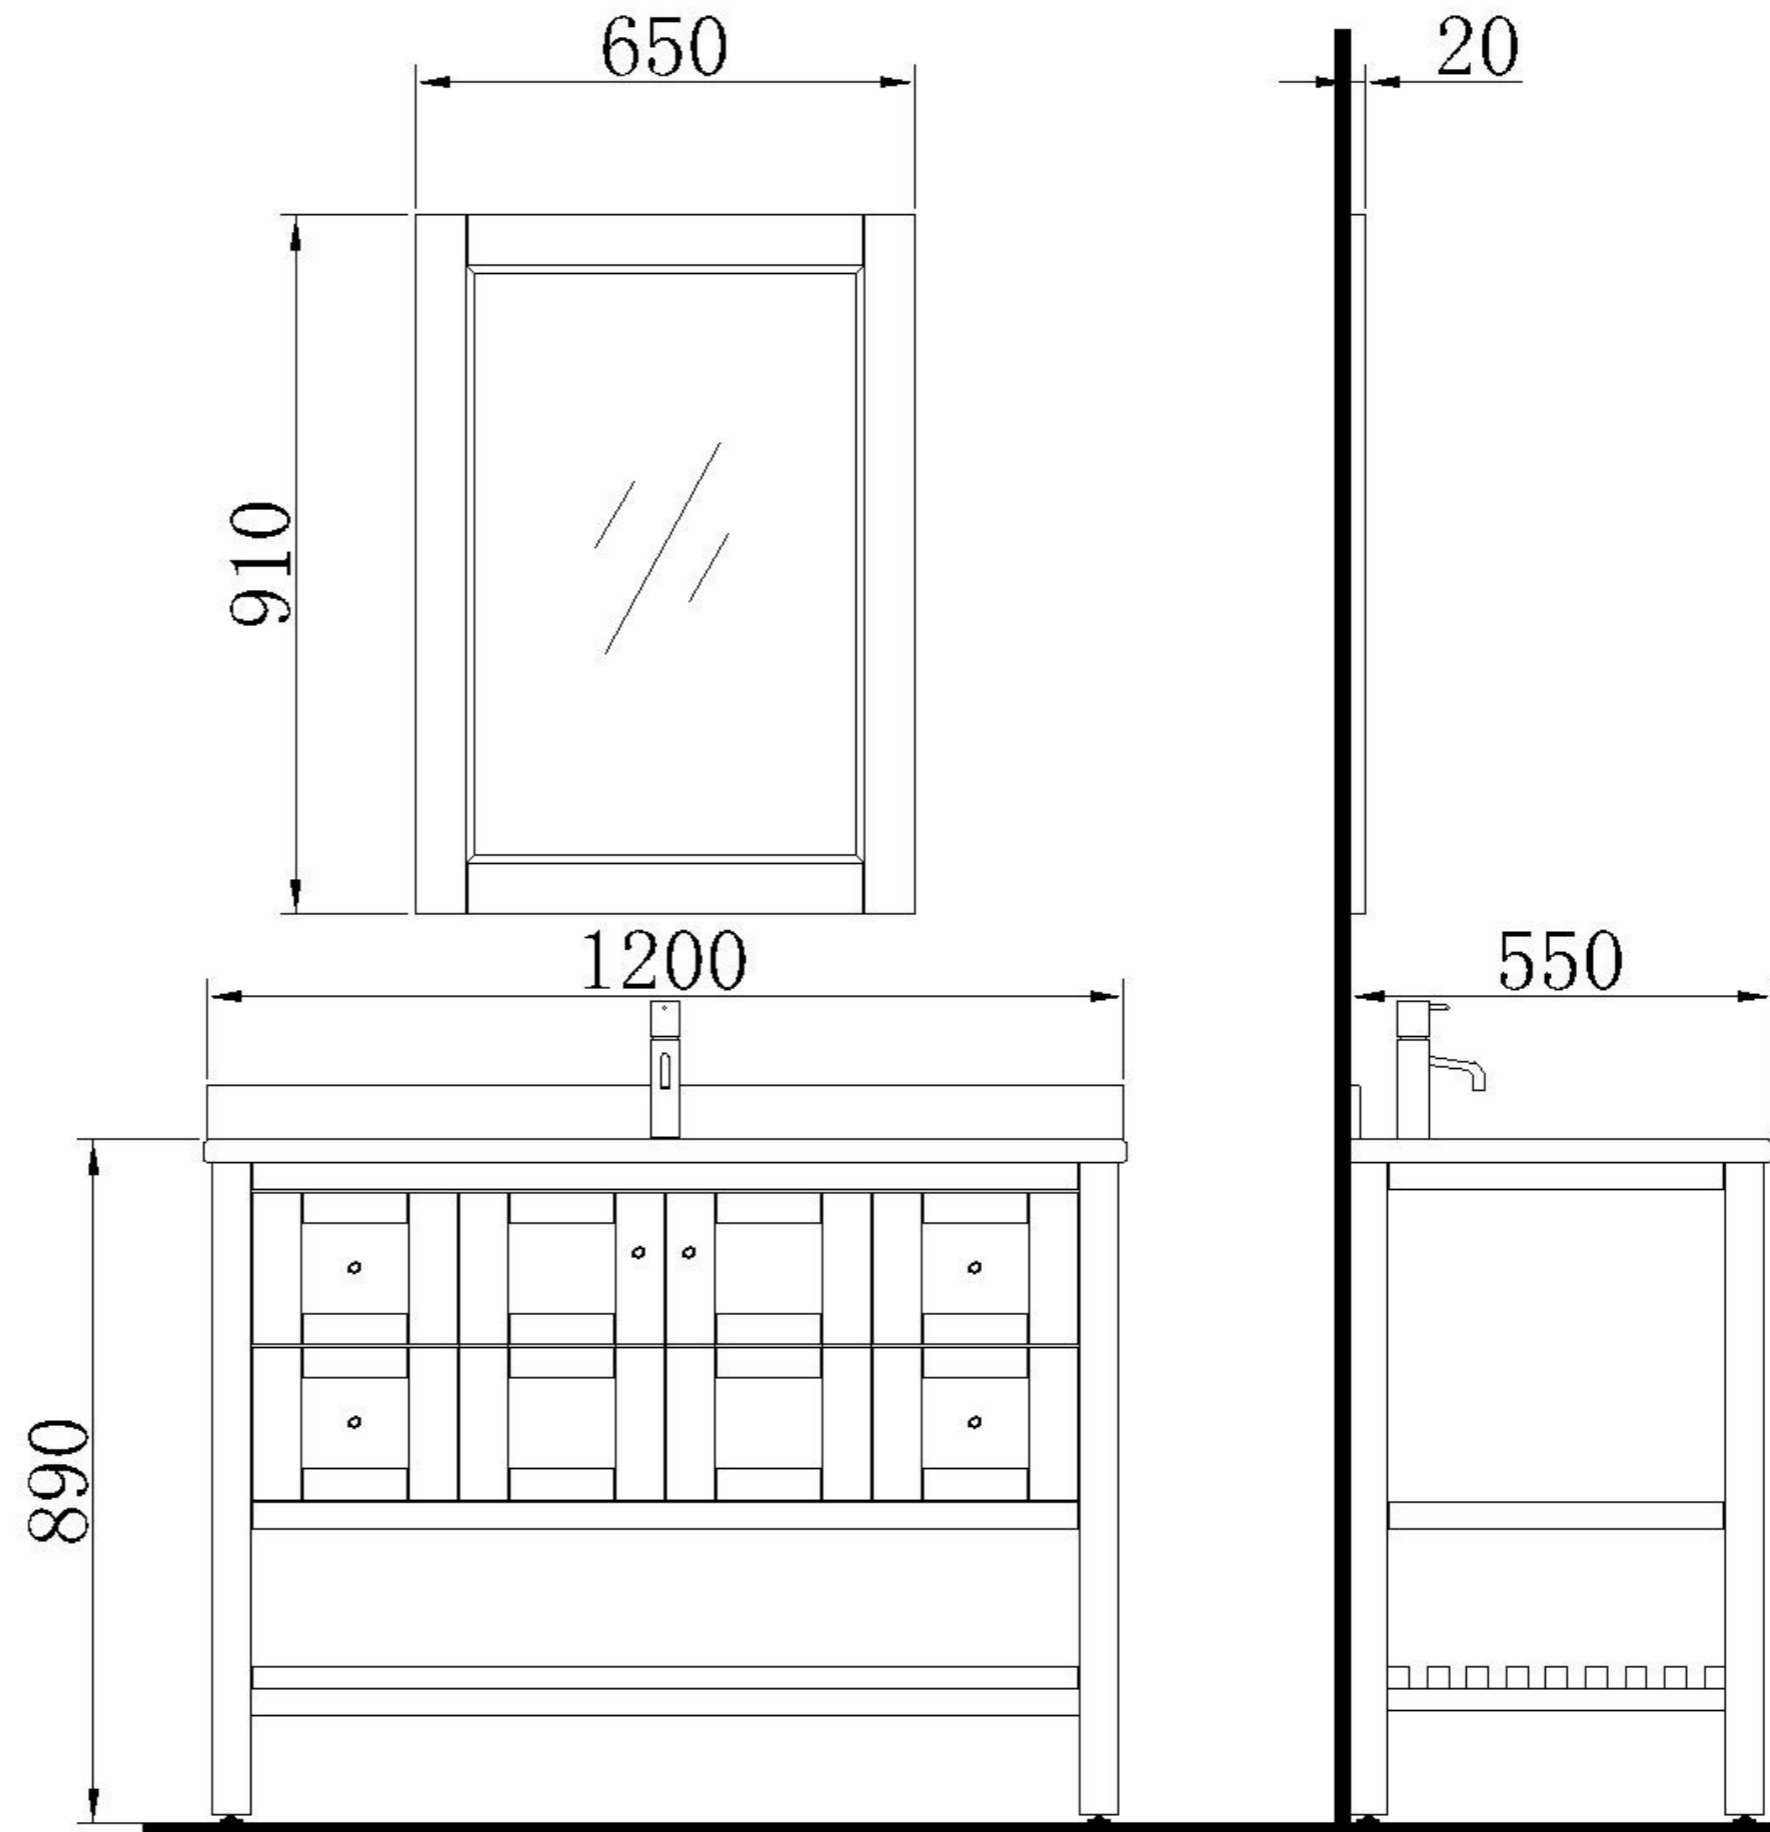

RITNING FRAMSIDA