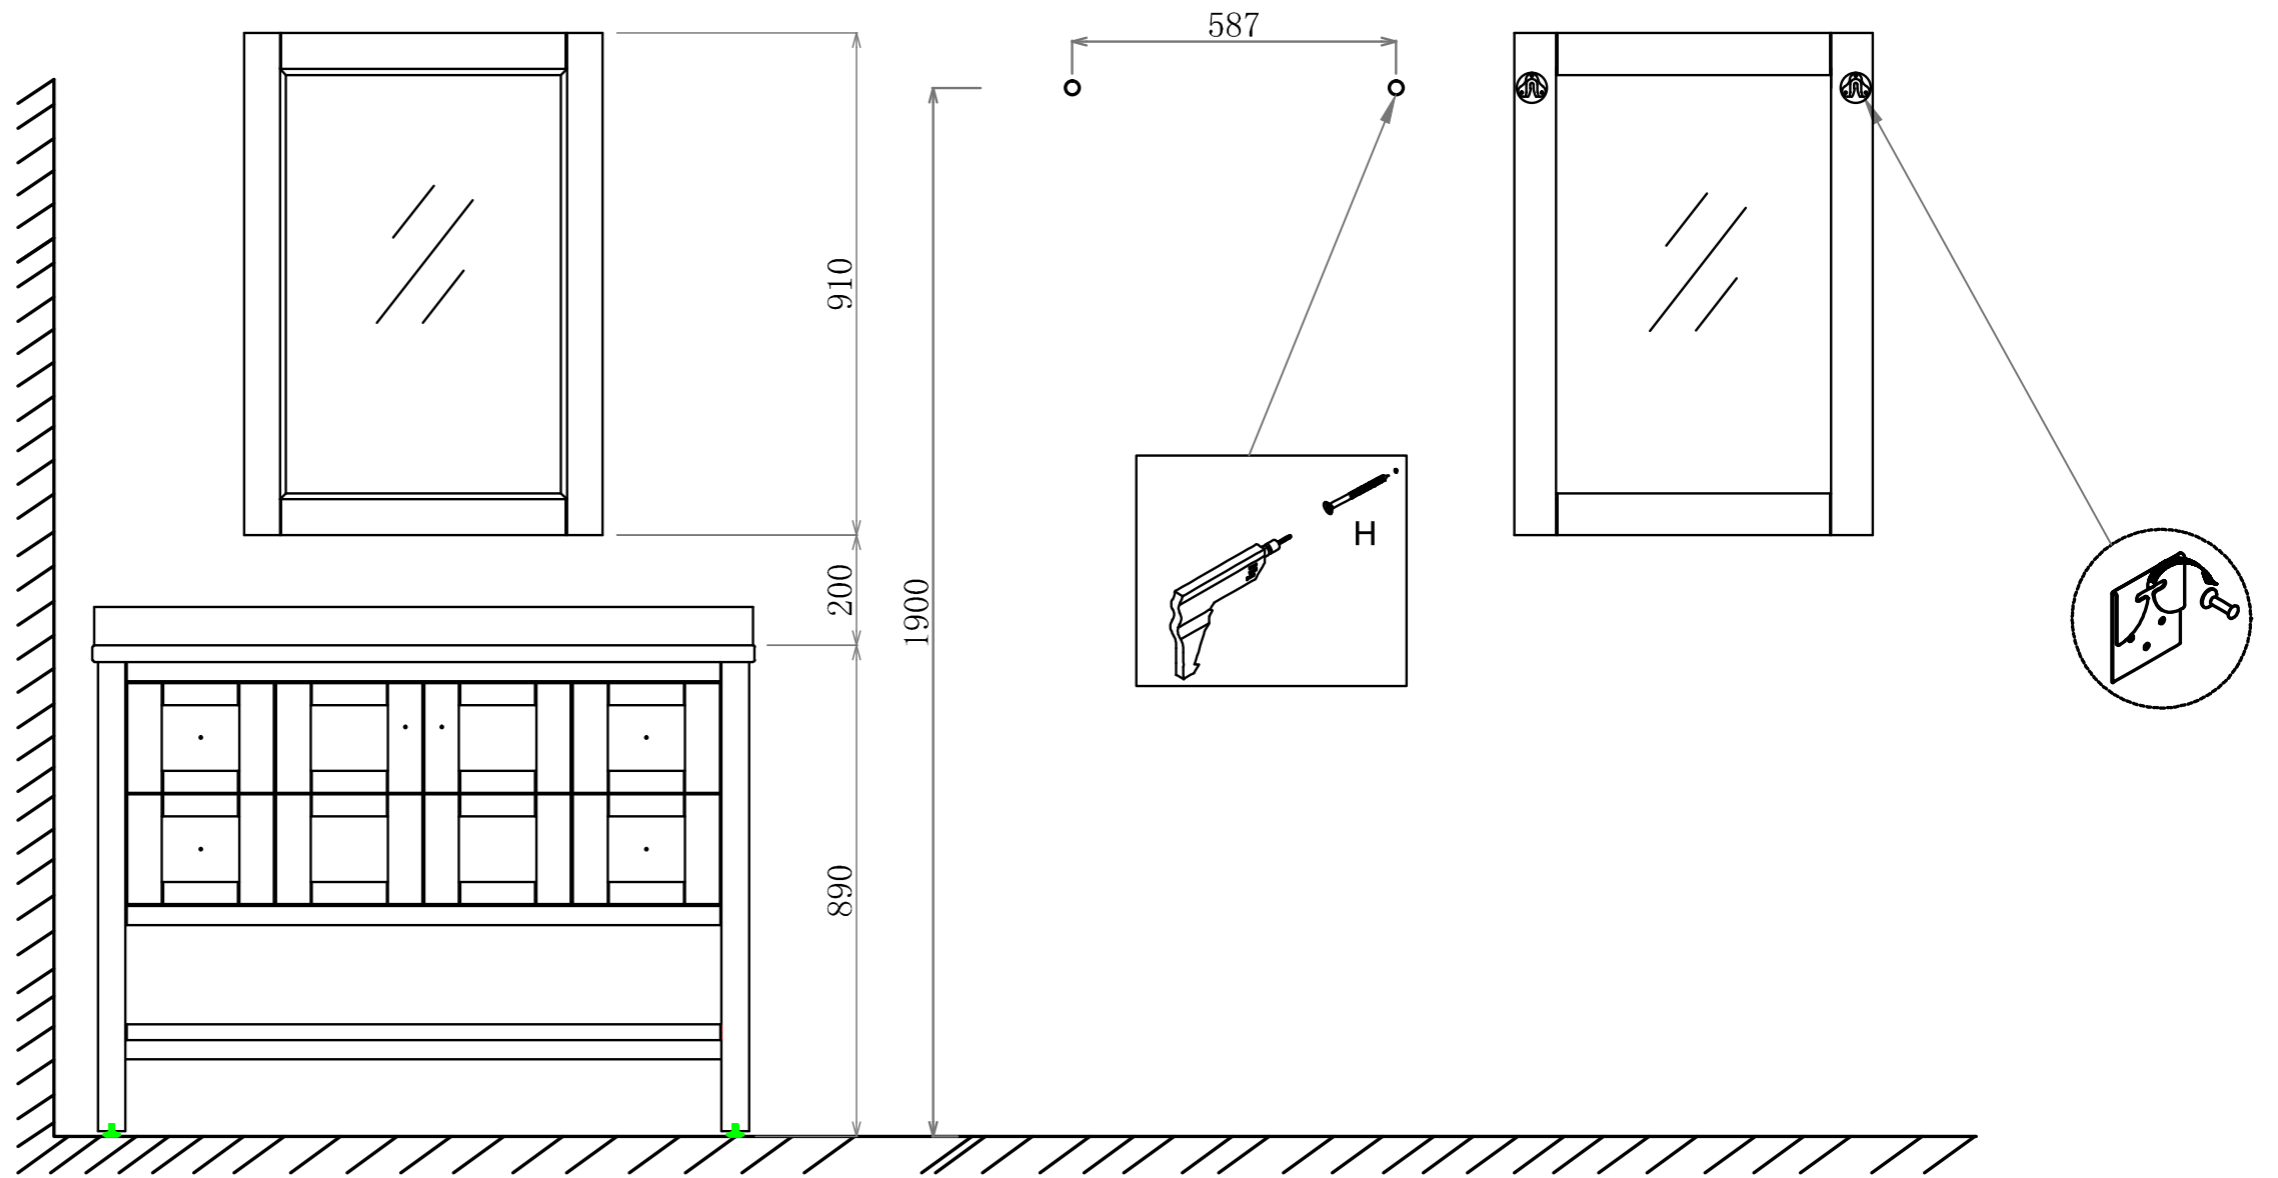

# MINDY 120 CM BADRUMSMÖBEL

## MONTERINGSANVISNING

H		x2	M5X50
---	---	----	-------