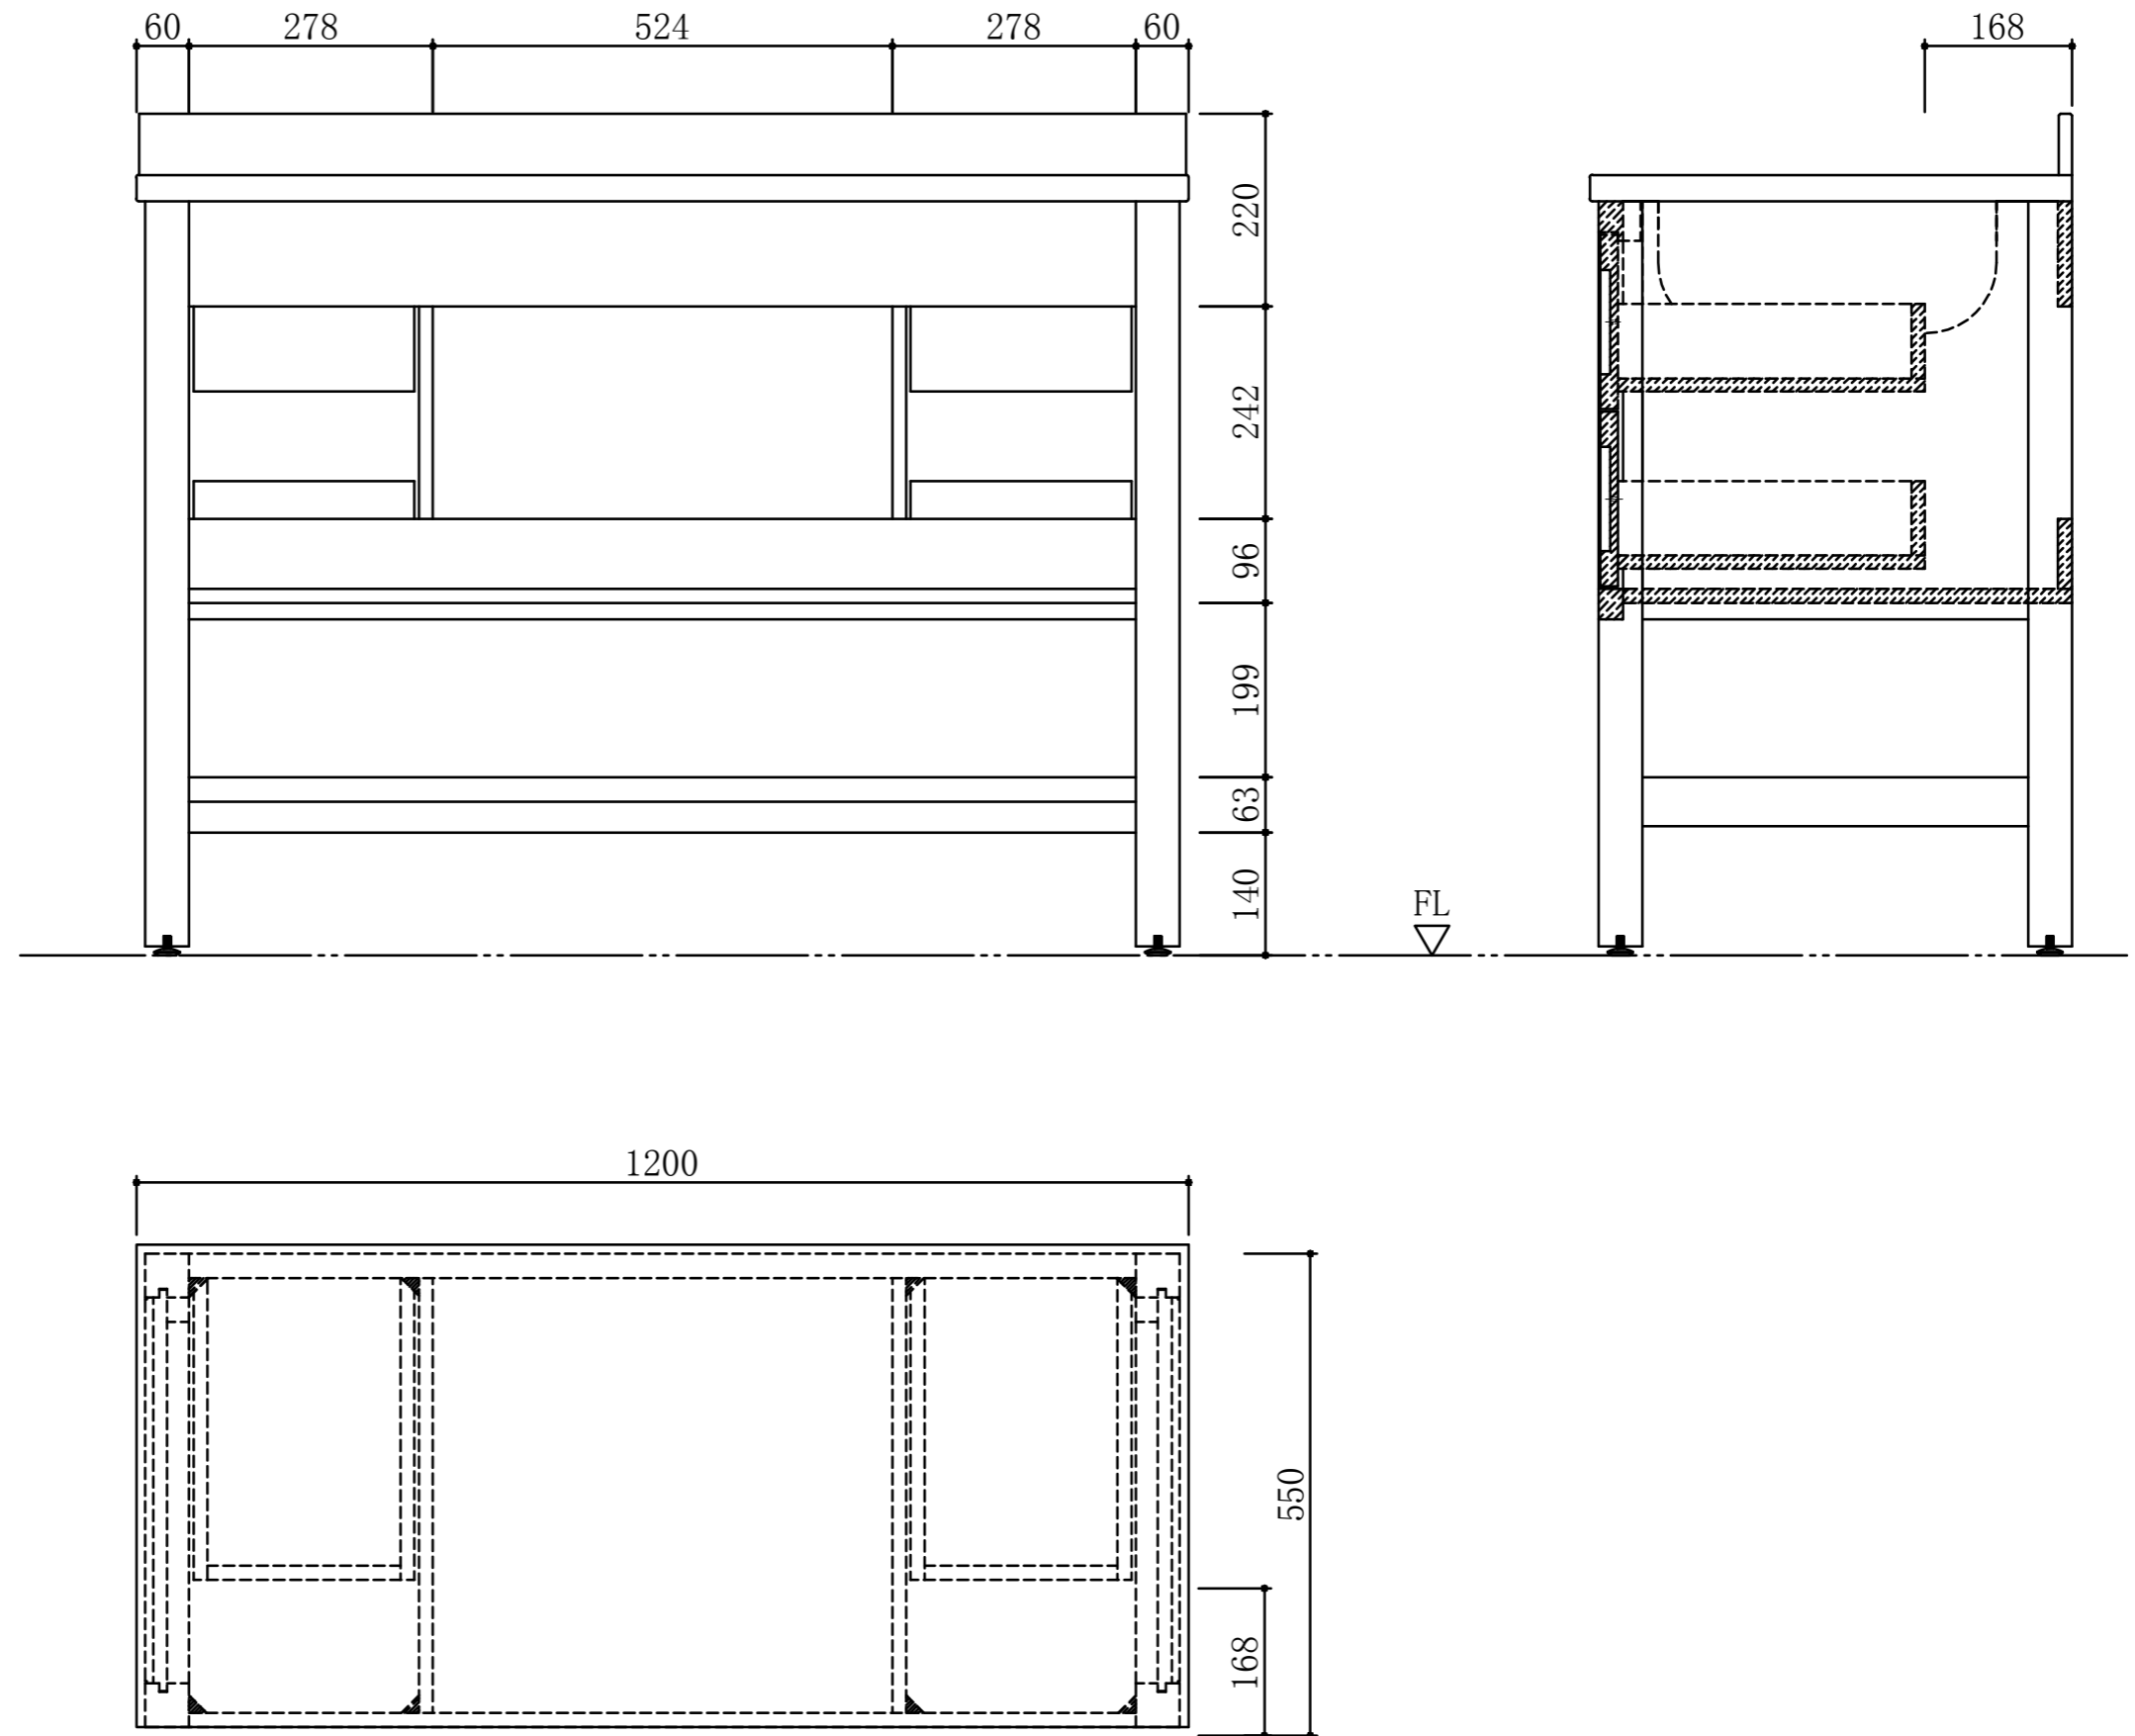

RITNING BAKSIDA