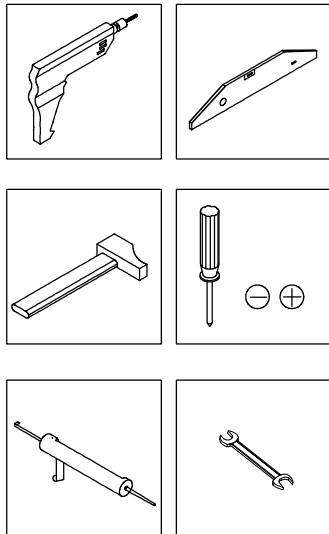

Manual

SW902SW903

Cabinet	90x46x64cm
---------	------------

Ⓐ

Ⓑ

H1		x2	M10X80
----	---	----	--------

1

2