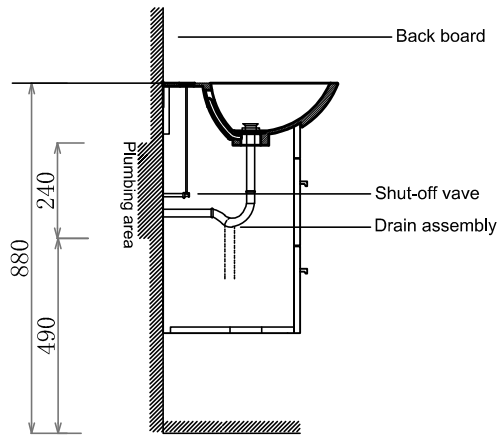

Manual

SW902SW903

Cabinet	90x46x64cm
---------	------------

Ⓐ

Ⓑ

H1		x2	M10X80
----	---	----	--------

1

2