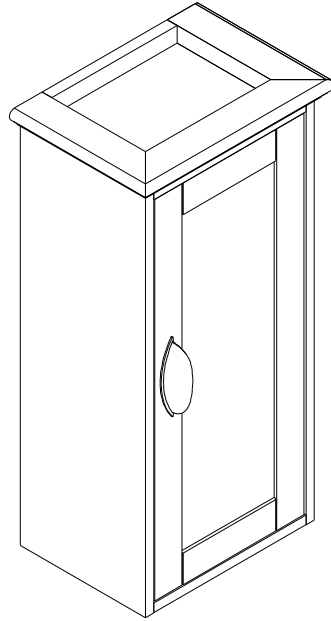

Manual

SW1123/SW1124

Side cabinet	35x25x70cm
--------------	------------

H1		x2	M5X50
H2		x2	
H3		x2	