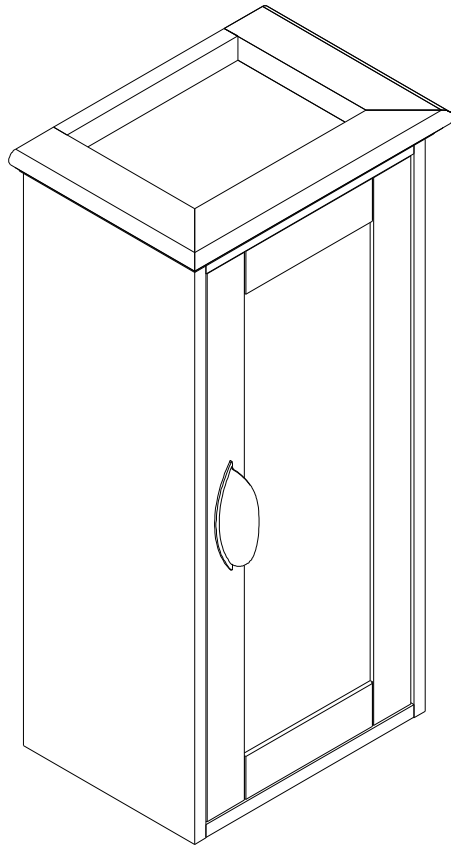

Manual

SW1123/SW1124

Side cabinet	35x25x70cm
--------------	------------

H1		x2	M5X50
H2		x2	
H3		x2	