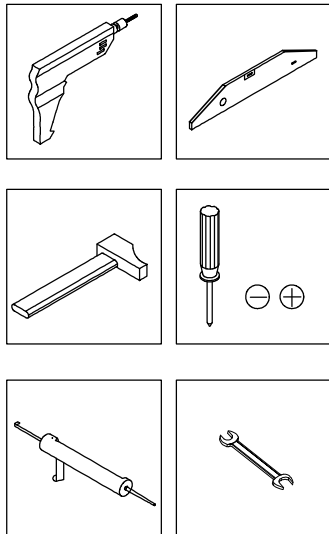

## SW1117

Cabinet	60x50x54cm
Mirror	55x24x75cm

Ⓐ

Ⓑ

Ⓒ

H1		x2	M10X80
H2		x2	M5X50
H3		x2	

1

2