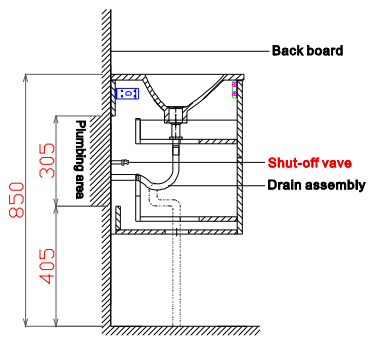

Manual

SW1075/SW1076

Cabinet

80x45x54cm

√

Ⓐ

Ⓑ

H1		x2	M10X80

1

2

3

4

Manual

SW1353/SW1358

Mirror	80x80x14cm	✓
--------	------------	---

H1		x2	M5X50
H2		x2	