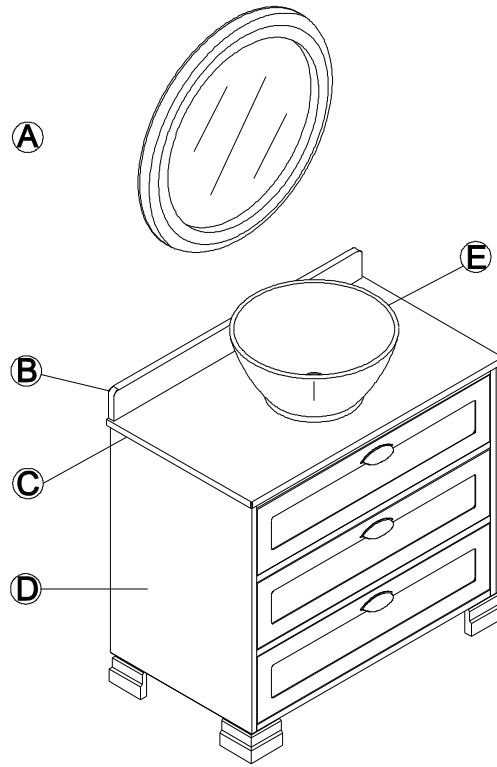

Manual

SW1067/SW1068

Cabinet	80x46x89cm
Mirror	Φ60x3.5cm

√
√

H1		x2	M5X50
H2		x2	
H3		x2	M10X80