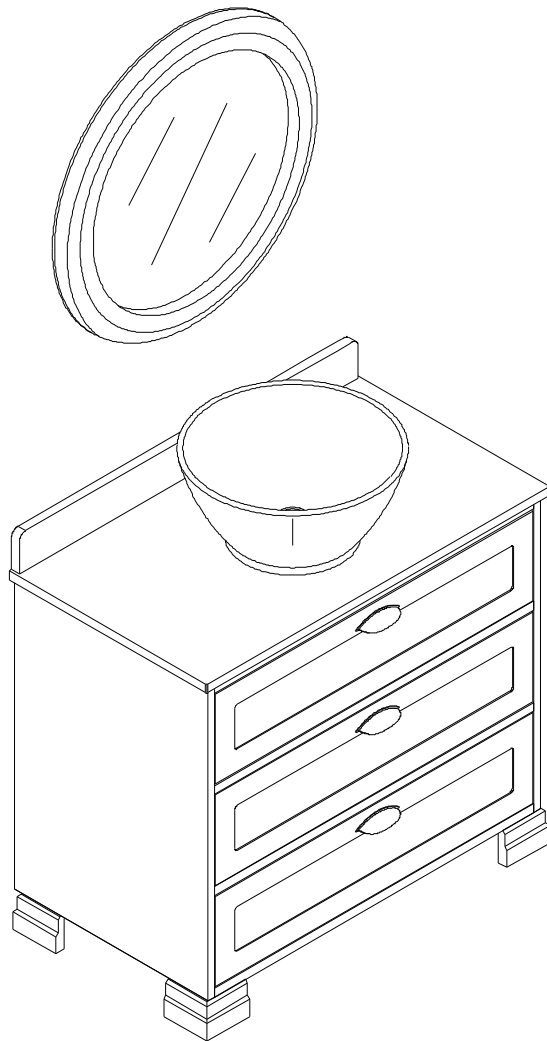

Manual

SW1067/SW1068

Cabinet	80x46x89cm
Mirror	Φ60x3.5cm

√
√

H1		x2	M5X50
H2		x2	
H3		x2	M10X80