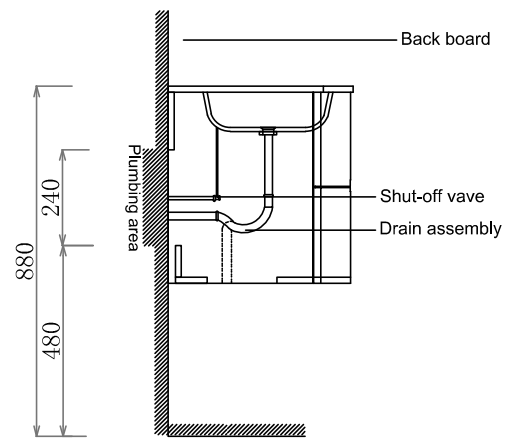

## SW367/SW368

Cabinet	60x46x48cm
Mirror	60x2.3x54cm
Side cabinet	35x25x140cm

✓
✓
✓

H1		x4	M5X50
H2		x4	
H3		x2	M10X80
H4		x2	

1

2

3

4

## SW1349

Mirror	60x2.3x80cm
--------	-------------

Ⓐ

Ⓑ

H1		x2	M5X50
H2		x2	
H3		x2	

1

2

3