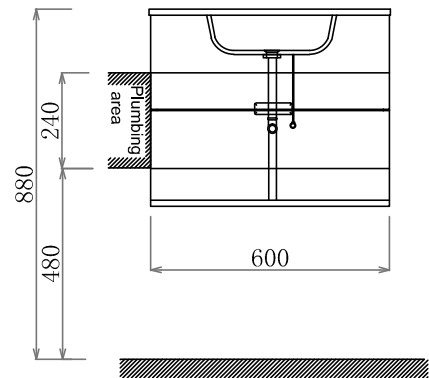

## SW367/SW368

Cabinet	60x46x48cm
Mirror	60x2.3x54cm
Side cabinet	35x25x140cm

✓
✓
✓

H1		x4	M5X50
H2		x4	
H3		x2	M10X80
H4		x2	

1

2

3

4

## SW1349

Mirror	60x2.3x80cm
--------	-------------

Ⓐ

Ⓑ

H1		x2	M5X50
H2		x2	
H3		x2	

1

2

3