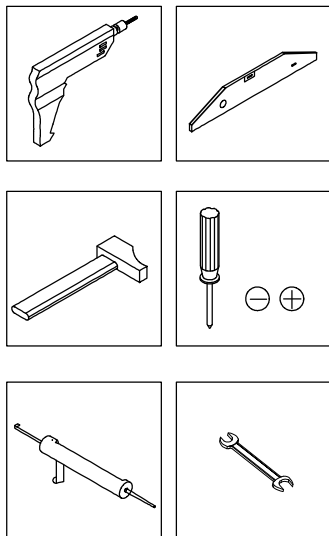

## SW367/SW368

Cabinet	60x46x48cm
Mirror	60x2.3x54cm
Side cabinet	35x25x140cm

✓
✓
✓

H1		x4	M5X50
H2		x4	
H3		x2	M10X80
H4		x2	

1

2

3

4

## SW1349

Mirror	60x2.3x80cm
--------	-------------

Ⓐ

Ⓑ

H1		x2	M5X50
H2		x2	
H3		x2	

1

2

3